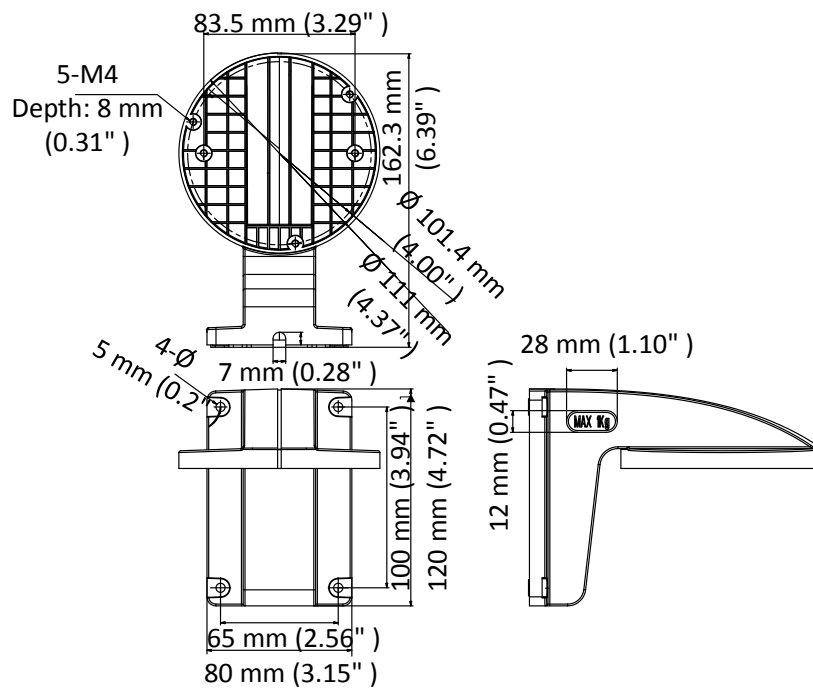

DS-1258ZJ(Black)

Wall Mount

Features

- Plastic with surface spray treatment
- Internal cable routing design

Dimension

Available Model

DS-1258ZJ(Black)

Parameter

Model	DS-1258ZJ(Black)
Parameters	Wall Mount
Appearance	Black
Material	ABS+PC
Dimension	$\varnothing 111$ mm \times 120 mm \times 80 mm (4.37" \times 4.72" \times 3.15")
Weight	200 g (0.44 lb.)

Notes

- The mount should be installed on the flat surface.
- The wall must be capable of supporting at least 3 times as much as the total weight of the camera, and the mount.
- The maximum load capacity of the mount is 1 kg (2.2 lb.).